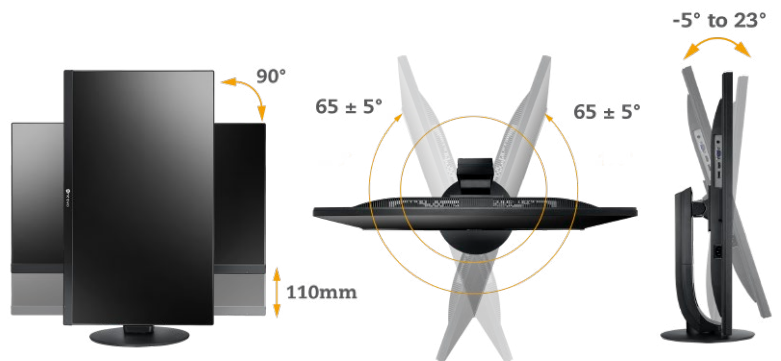

LOW BLUE LIGHT

Eye Comfort

Eye comfort figures high on the list of strengths that define the FS-Series. The flicker-free backlight and blue light filter of the FS-Series ensure a comfortable viewing experience by reducing eyestrain after long periods of use.