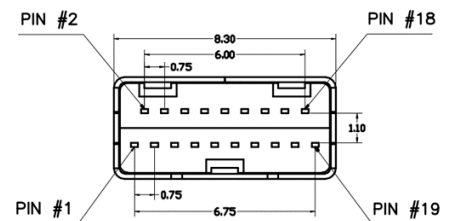

CAB-20-HFO / CAB-30-HFO / CAB-50-HFO
HDMI Fiber Optic Cables with detachable connector

Our HDMI Type D Active Hybrid Cable is the most competitive long reach HDMI interconnection solution on the market. The HDMI active Fiber Optic UHD Pluggable HDMI Cable is suited for critical and versatile installations. It supports HDMI Maximum Data Rate 6Gbps (18G bandwidth), flexible and provides full HDMI signal integrity, support up to 100m maximum length, plug and play. With light weight, flexible and ultra-small long-term bending radius (20mm) hybrid cable. plug and play. No external power required.

FEATURES:

- 4K@60 18Gbps 4:4:4
- Detachable HDMI connector

Diagram

HDMI Type A Pin Assignment

SPECIFICATIONS:

HDCP & DDC	HDCP2.2 Fully Support bi-directional EDID and HDCP communication
Video Bandwidth	6 Gbps /x3Channel (max)+ Clock. 6 Gbps /x3Channel (max)+ Clock.
Resolution & Distance	480p, 720p, 1080i and 1080p deep color, 4K@30Hz, 4K@60Hz(4:4:4), 3D Full HD 1920 x 1080
O/E Converter	4 channel 850 nm VCSEL array 4 CH GaAs PD array
Connector Type	HDMI type A, HDMI type D with HDMI D/Female to HDMI A/Male Adaptor
Connector Demension	Type D: 44.2mm x 12.7mm x 7.1mm W, D, H Type A : 48.2mm x 20mm x 10mm W, D, H Pulling Tool: 55.2mm x 17.5mm x 13mm W, D, H
Cable Type	Hybrid type with OM3 fiber and copper wire
Cable Outer Diameter	4.5mm
Jacket Outer Material	PVC/TPU(Custom)
Differential Input	100 ohm (typ)
Power Consumption	250mW (max)