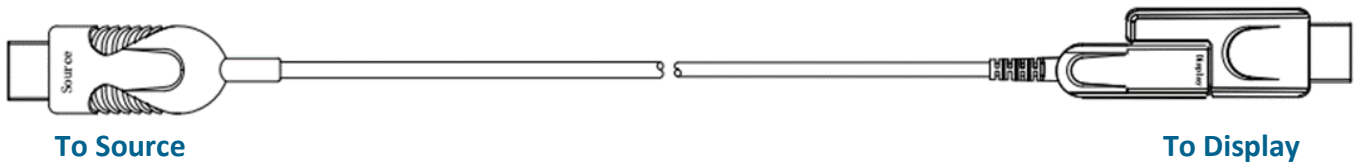

CAB-20-HFO / CAB-30-HFO / CAB-50-HFO
HDMI Fiber Optic Cables with detachable connector

Our HDMI Type D Active Hybrid Cable is the most competitive long reach HDMI interconnection solution on the market. The HDMI active Fiber Optic UHD Pluggable HDMI Cable is suited for critical and versatile installations. It supports HDMI Maximum Data Rate 6Gbps (18G bandwidth), flexible and provides full HDMI signal integrity, support up to 100m maximum length, plug and play. With light weight, flexible and ultra-small long-term bending radius (20mm) hybrid cable. plug and play. No external power required.

FEATURES:

- 4K@60 18Gbps 4:4:4
- Detachable HDMI connector

Diagram

HDMI Type A Pin Assignment

SPECIFICATIONS:

HDCP & DDC	HDCP2.2 Fully Support bi-directional EDID and HDCP communication
Video Bandwidth	6 Gbps /x3Channel (max)+ Clock. 6 Gbps /x3Channel (max)+ Clock.
Resolution & Distance	480p, 720p, 1080i and 1080p deep color, 4K@30Hz, 4K@60Hz(4:4:4), 3D Full HD 1920 x 1080
O/E Converter	4 channel 850 nm VCSEL array 4 CH GaAs PD array
Connector Type	HDMI type A, HDMI type D with HDMI D/Female to HDMI A/Male Adaptor
Connector Demension	Type D: 44.2mm x 12.7mm x 7.1mm W, D, H Type A : 48.2mm x 20mm x 10mm W, D, H Pulling Tool: 55.2mm x 17.5mm x 13mm W, D, H
Cable Type	Hybrid type with OM3 fiber and copper wire
Cable Outer Diameter	4.5mm
Jacket Outer Material	PVC/TPU(Custom)
Differential Input	100 ohm (typ)
Power Consumption	250mW (max)