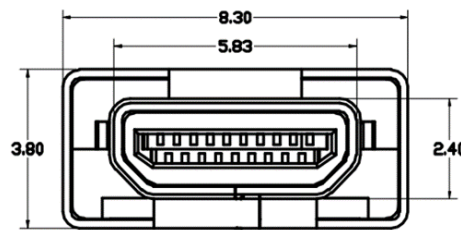

CAB-20-HFO / CAB-30-HFO / CAB-50-HFO
HDMI Fiber Optic Cables with detachable connector

Our HDMI Type D Active Hybrid Cable is the most competitive long reach HDMI interconnection solution on the market. The HDMI active Fiber Optic UHD Pluggable HDMI Cable is suited for critical and versatile installations. It supports HDMI Maximum Data Rate 6Gbps (18G bandwidth), flexible and provides full HDMI signal integrity, support up to 100m maximum length, plug and play. With light weight, flexible and ultra-small long-term bending radius (20mm) hybrid cable. plug and play. No external power required.

FEATURES:

- 4K@60 18Gbps 4:4:4
- Detachable HDMI connector

Diagram

HDMI Type A Pin Assignment

SPECIFICATIONS:

HDCP & DDC	HDCP2.2 Fully Support bi-directional EDID and HDCP communication
Video Bandwidth	6 Gbps /x3Channel (max)+ Clock. 6 Gbps /x3Channel (max)+ Clock.
Resolution & Distance	480p, 720p, 1080i and 1080p deep color, 4K@30Hz, 4K@60Hz(4:4:4), 3D Full HD 1920 x 1080
O/E Converter	4 channel 850 nm VCSEL array 4 CH GaAs PD array
Connector Type	HDMI type A, HDMI type D with HDMI D/Female to HDMI A/Male Adaptor
Connector Demension	Type D: 44.2mm x 12.7mm x 7.1mm W, D, H Type A : 48.2mm x 20mm x 10mm W, D, H Pulling Tool: 55.2mm x 17.5mm x 13mm W, D, H
Cable Type	Hybrid type with OM3 fiber and copper wire
Cable Outer Diameter	4.5mm
Jacket Outer Material	PVC/TPU(Custom)
Differential Input	100 ohm (typ)
Power Consumption	250mW (max)